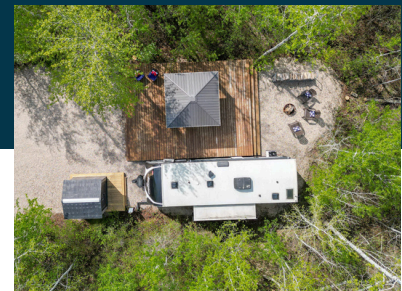

SEASONAL RV CAMPING
SITE 37

37116 Rd 37 N (Park Rd)
RM of Ste. Anne, MB, Canada

TRAILER ON PRIVATE TREED WOODLAND Site 37

2019 Grand Design Imagine 2800BH
32ft RV

Queen Bedroom
Double Bunks, & Sleeping Couch
Large bathroom

INCLUDES:

Large deck (576sqft) & Stairs
10ft x 10ft Metal Roof Gazebo
Shed on a New Shed Platform
Wood Rack

\$49,500

BOOK AN APPOINTMENT TO VIEW

204-371-1159

info@cherryhillliving.ca

www.cherryhillliving.ca