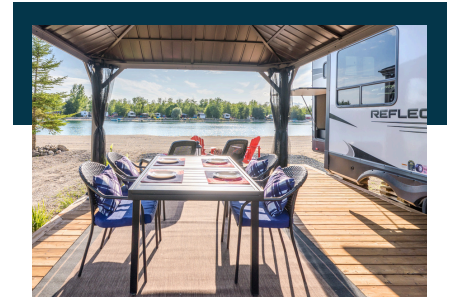

SEASONAL RV CAMPING
SITE 78

37116 Rd 37 N (Park Rd)
RM of Ste. Anne, MB, Canada

TRAVEL TRAILER ON THE WATERFRONT/BEACH Site 78

2022 Grand Design - Reflection 312BHTS
37 ft - 50 amp Electrical (RV blocked & levelled)
Queen Bedroom & Bunk Room (Unit Sleeps 6)
1 Bathroom
Residential Fridge
Dual Air Conditioners
Solar Panels
Outdoor Kitchen - With Fridge & Griddle

INCLUDES:

576 SF (16' x 36') NEW Cedar Tone Deck
10' x 10' Gazebo w/screens

\$83,500

BOOK AN APPOINTMENT TO VIEW

204-371-1159

info@cherryhillliving.ca

www.cherryhillliving.ca