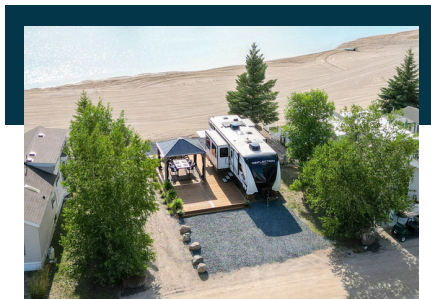

SEASONAL RV CAMPING
SITE 78

37116 Rd 37 N (Park Rd)
RM of Ste. Anne, MB, Canada

TRAVEL TRAILER ON THE WATERFRONT/BEACH Site 78

2022 Grand Design - Reflection 312BHTS
37 ft - 50 amp Electrical (RV blocked & levelled)
Queen Bedroom & Bunk Room (Unit Sleeps 6)
1 Bathroom
Residential Fridge
Dual Air Conditioners
Solar Panels
Outdoor Kitchen - With Fridge & Griddle

INCLUDES:

576 SF (16' x 36') NEW Cedar Tone Deck
10' x 10' Gazebo w/screens

\$83,500

BOOK AN APPOINTMENT TO VIEW

204-371-1159

info@cherryhillliving.ca

www.cherryhillliving.ca