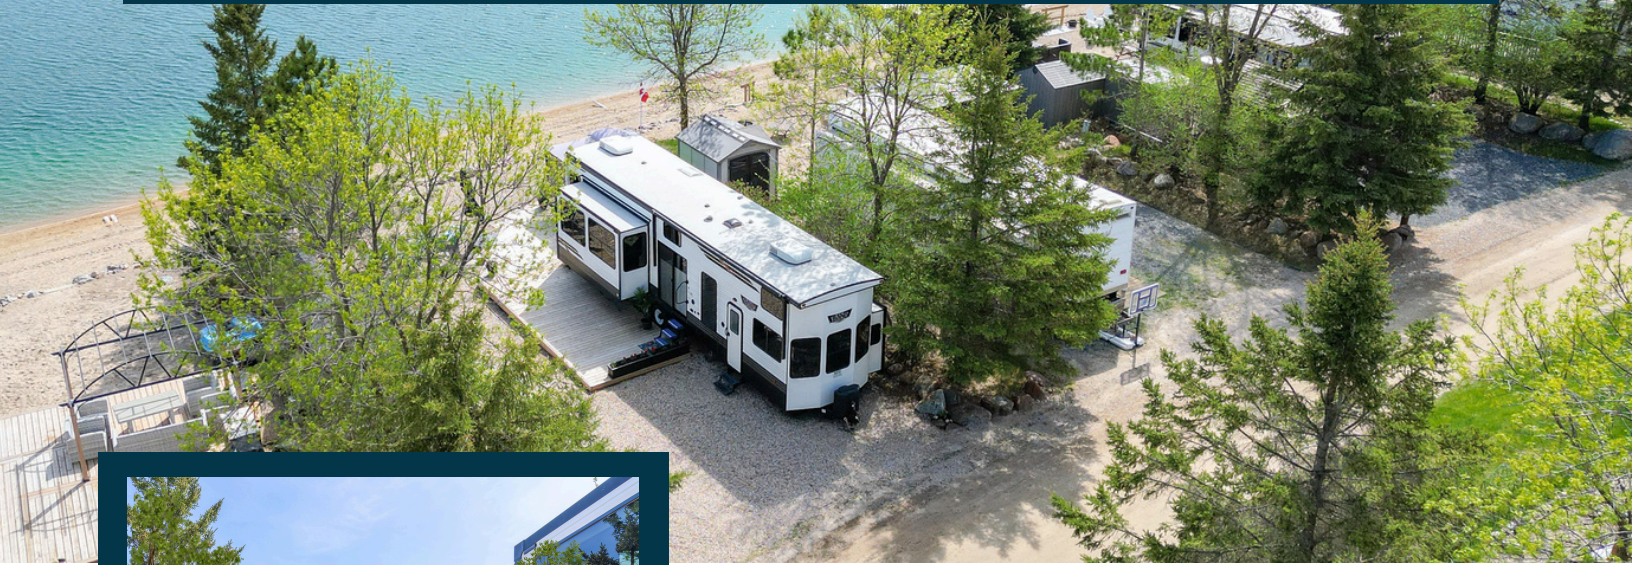

SEASONAL RV CAMPING
SITE 21

37116 Rd 37 N (Park Rd)
RM of Ste. Anne, MB, Canada

DESTINATION TRAILER WEST SIDE WATERFRONT/BEACH Site 21

2021 Forest River Wildwood Grand Lodge 42DL
42 ft - 50 amp Electrical
Queen Bedroom & 2 Sleeping Lofts (Sleeps 7)
1 Bathroom
Kitchen Island & Residential Fridge
Lake view Living Room with Fireplace
Dual Air Conditioners
Central Vac

INCLUDES:

535 SF Deck & BBQ
Shed & New shed Platform

\$91,500

BOOK AN APPOINTMENT TO VIEW

204-371-1159

info@cherryhillliving.ca

www.cherryhillliving.ca