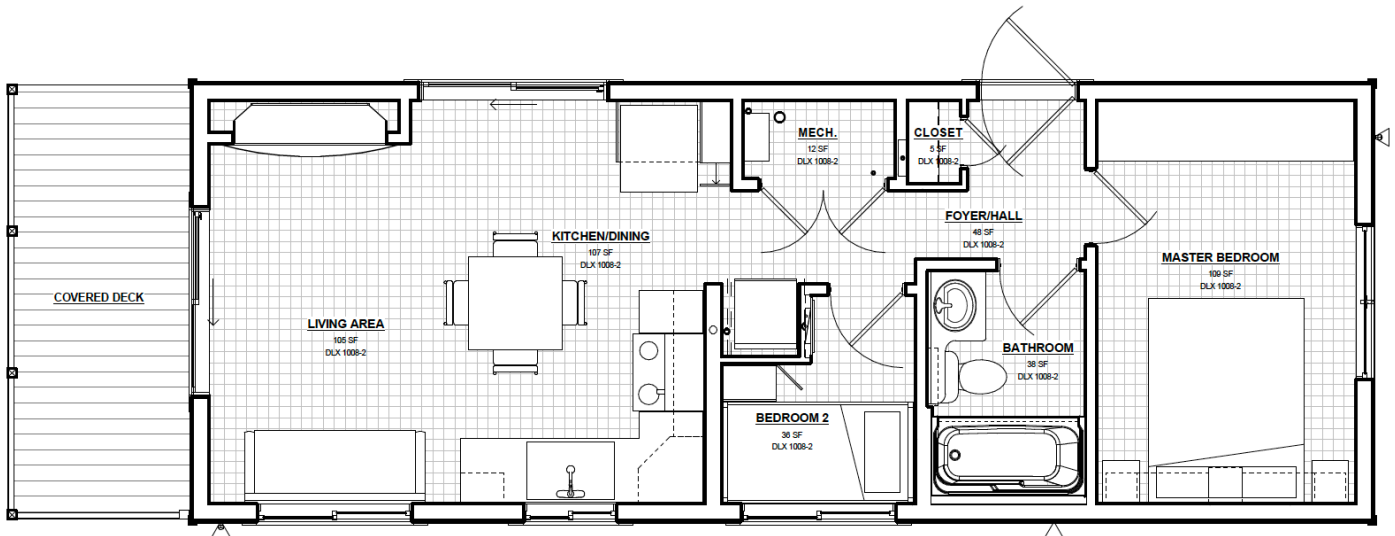

## "The Evergreen" Winterized Park Model located on Site 179

532 sq. ft. 2 BDR / 1 BATH

Includes: 14'x16' three season sunroom (224 sq. ft.); wrap around cedar tone deck (400 sq. ft.) & 14'x24' insulated garage (336 sq. ft.)

### \$249,000

"The Evergreen" 532 sq. ft.