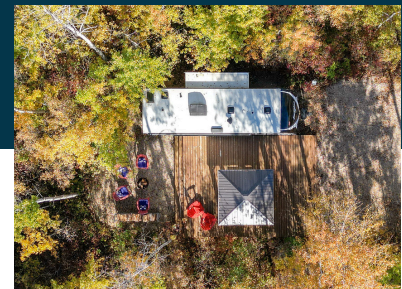

SEASONAL RV CAMPING
SITE 37

37116 Rd 37 N (Park Rd)
RM of Ste. Anne, MB, Canada

TRAILER ON PRIVATE TREED WOODLAND Site 37

2019 Grand Design Imagine 2800BH
32ft RV

Queen Bedroom
Double Bunks, & Sleeping Couch
Large bathroom

INCLUDES:

Large deck (576sqft) & Stairs
10ft x 10ft Metal Roof Gazebo
Wood Rack

\$49,500

BOOK AN APPOINTMENT TO VIEW

204-371-1159

info@cherryhillliving.ca

www.cherryhillliving.ca